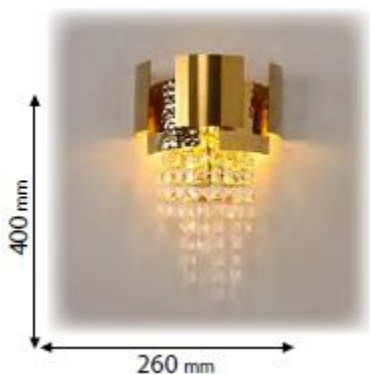

### AREAS OF APPLICATION »

- ∴ General illumination
- ∴ Domestic applications
- ∴ Home interior

## DIMENSIONS »

| Catalogue number | Depth (mm) | Height (mm) |
|------------------|------------|-------------|
| 955GUSTAV2W/GD   | 260        | 400         |